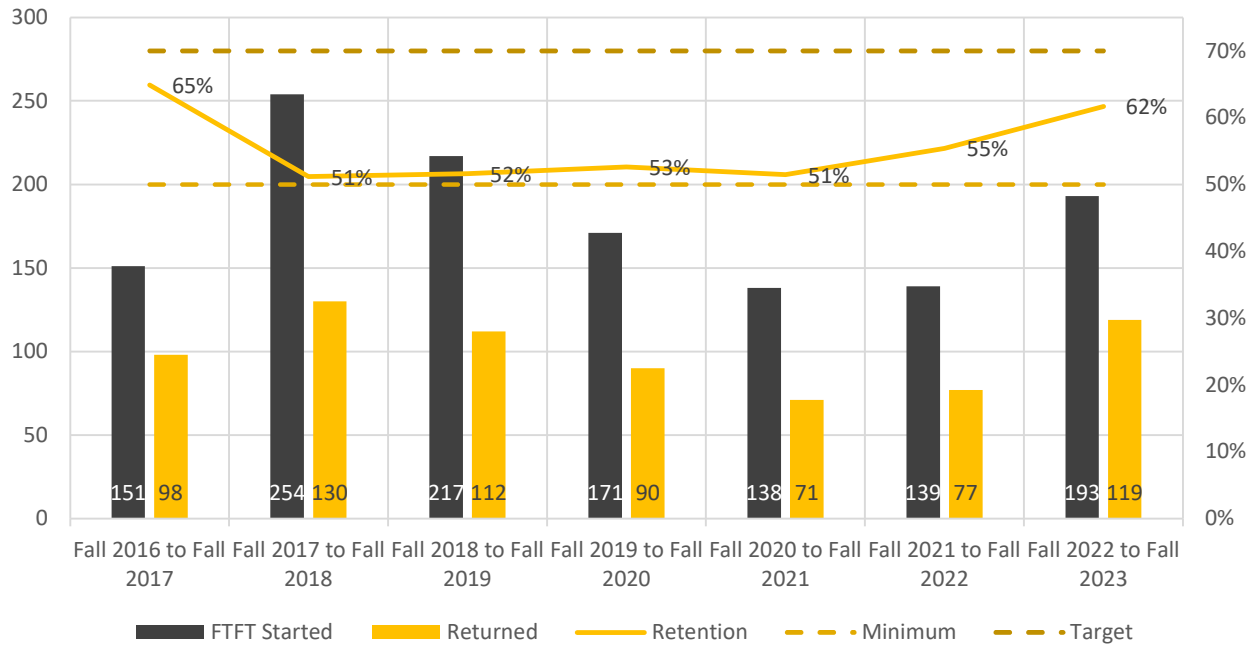

## Undergraduate First Time Full-Time Bachelor Seeking Retention Rate

## Undergraduate First Time National Student Clearinghouse Overall Completion Rate