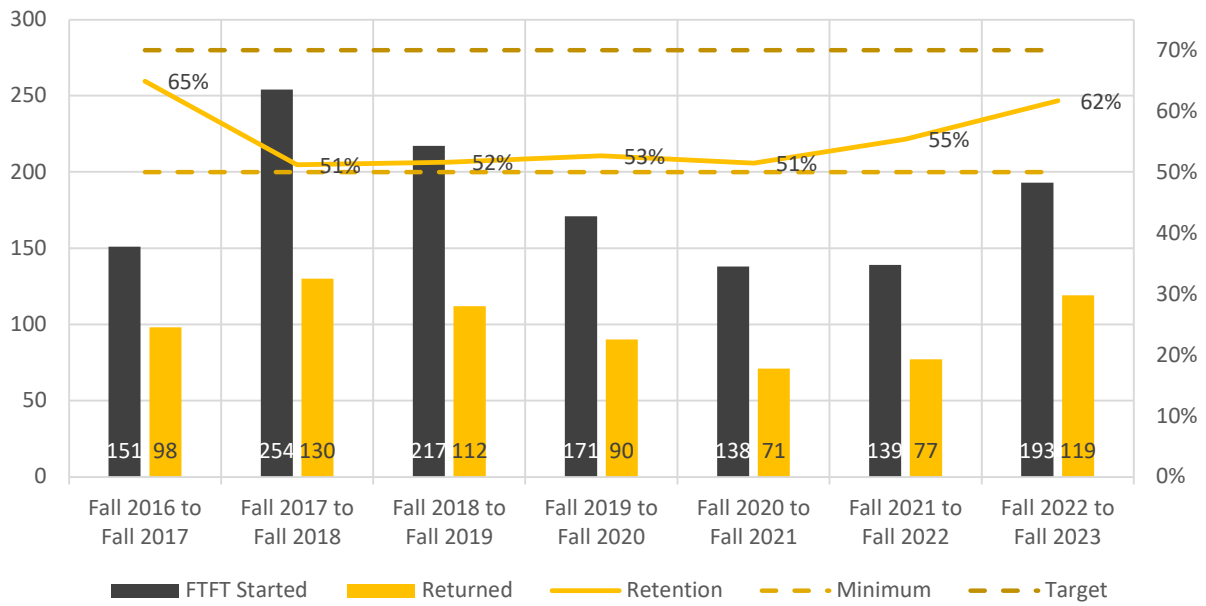

## Undergraduate First Time Full-Time Bachelor Seeking Retention Rate

## Undergraduate First Time National Student Clearinghouse Overall Completion Rate