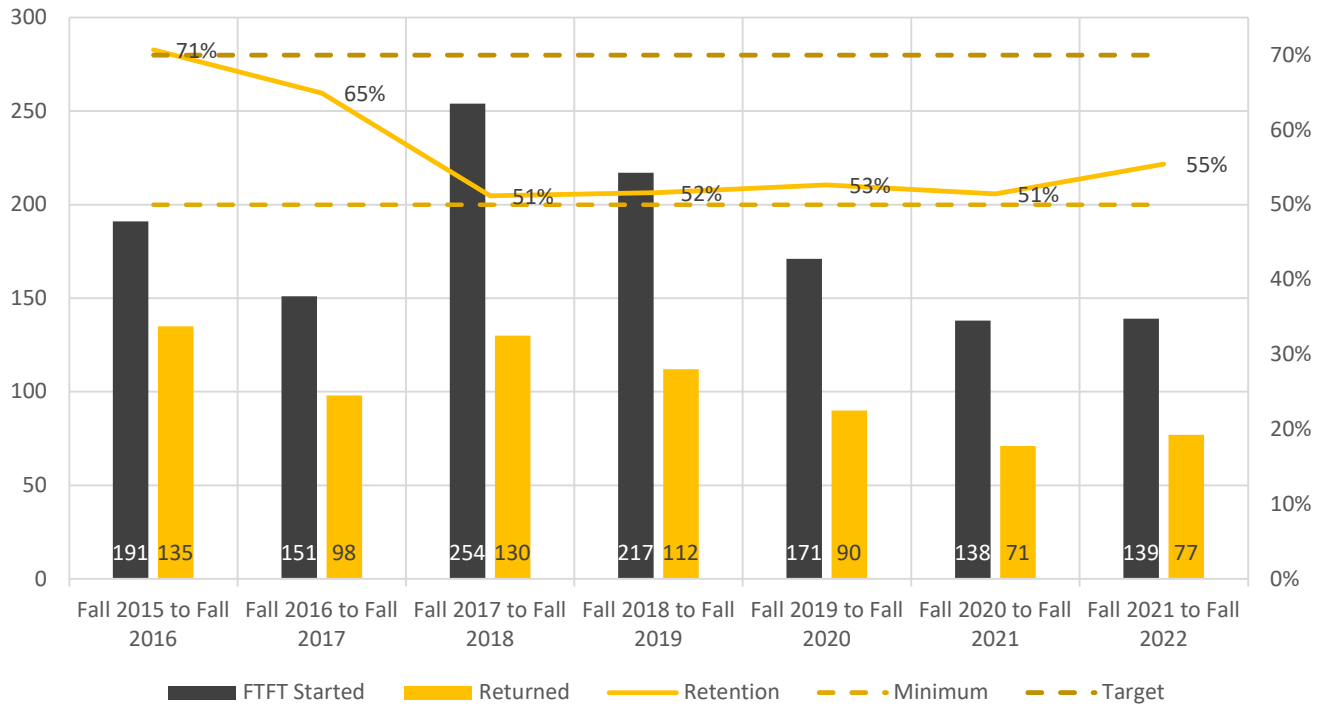

Undergraduate First Time Full-Time Bachelor Seeking Retention Rate

Undergraduate First Time National Student Clearinghouse Overall Completion Rate

Course Completion by Program Level