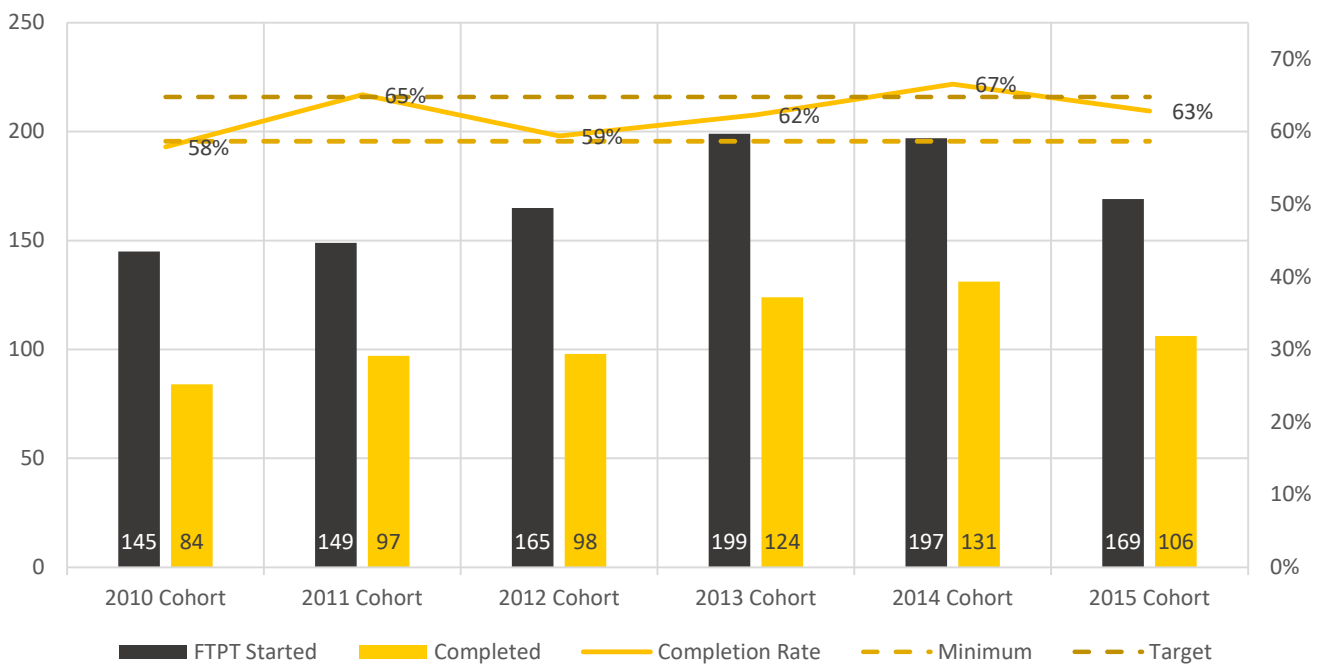

Undergraduate First Time Full-Time Bachelor Seeking Retention Rate

Undergraduate First Time National Student Clearinghouse Overall Completion Rate

Course Completion by Program Level